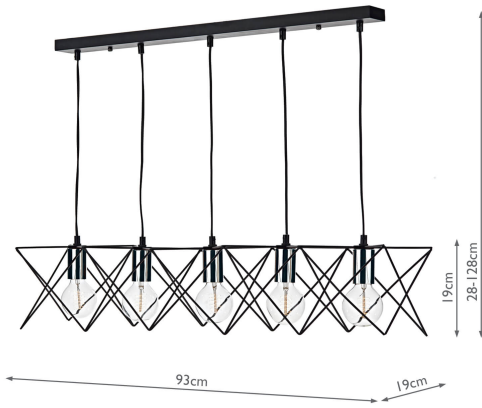

## TECHNICAL DATA

Measurements	D19 x H min28 - max128 x W93cm
Fixing Plate Dimensions	D6 x H2.5 x W80cm
Finish	Matt Black, Polished Chrome
Material	Metal
Cable Material	Black
Nett Weight (kg)	2.5 kg
Primary Light:	
Lamp	5 x 40w max ES GLS
Recommended Lamp	BUL-E27-LED-19