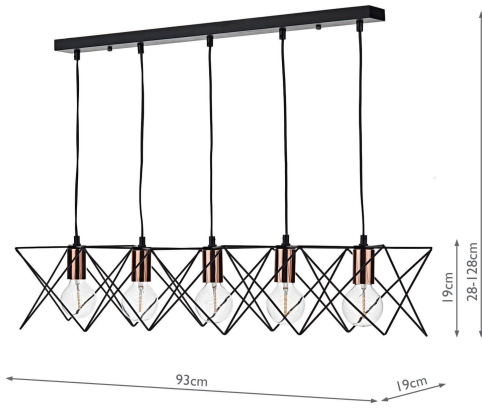

MID0522

Midi 5 Light Bar Pendant Black & Bright Copper Detail

RRP

£128.40 (inc VAT)

TECHNICAL DATA

Measurements	D19 x H min28 - max128 x W93cm
Fixing Plate Dimensions	D6 x H2.5 x W80cm
Finish	Matt Black, Polished Copper
Material	Metal
Cable Material	Black
Nett Weight (kg)	2.5 kg
Primary Light:	
Lamp	5 x 40w max ES GLS
Recommended Lamp	BUL-E27-LED-19

IP Rating	IP20
Suitable	Indoor
Electrical Class	Class I, Earthed