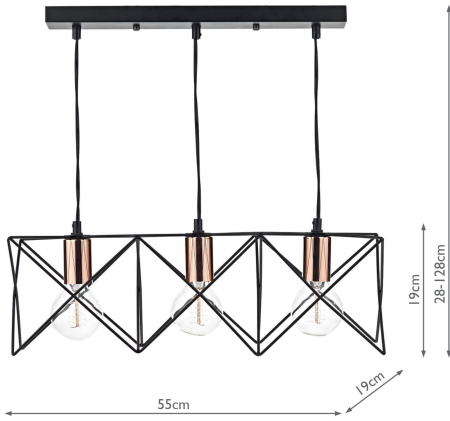

MID0322

Midi 3 Light Bar Pendant Black & Bright Copper Detail

RRP

£84.00 (inc VAT)

TECHNICAL DATA

| | |
|-------------------------|--------------------------------|
| Measurements | D19 x H min28 - max128 x W55cm |
| Fixing Plate Dimensions | D6 x H2.5 x W45cm |
| Finish | Matt Black, Polished Copper |
| Material | Metal |
| Cable Material | Black |
| Nett Weight (kg) | 1.5 kg |
| Primary Light: | |
| Lamp | 3 x 40w max ES GLS |
| Recommended Lamp | BUL-E27-LED-19 |