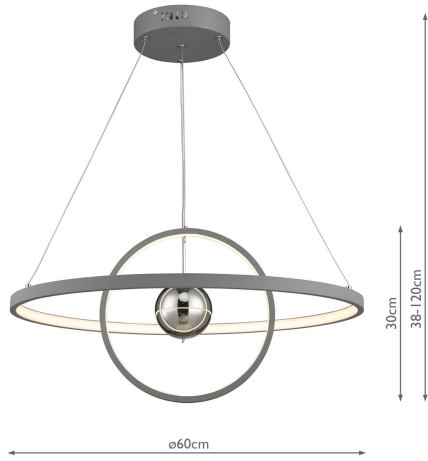

MER8839

Mercury 1lt Pendant Horizontal 2 Sphere Grey LED

RRP

£202.80 (inc VAT)

TECHNICAL DATA

Measurements	H min38 - max120 x Ø60cm
Fixing Plate Dimensions	H4 x Ø18cm
Finish	Matt Grey, Silver Mirror Glass
Material	Glass, Metal
Nett Weight (kg)	1 kg
Primary Light: Lamp	1 x 58w LED
Lumens	2,192
Efficiency	38lm/w
Colour Rendering	81 Ra

IP Rating

IP20

Suitable

Indoor

Electrical Class

Class II, Double Insulated