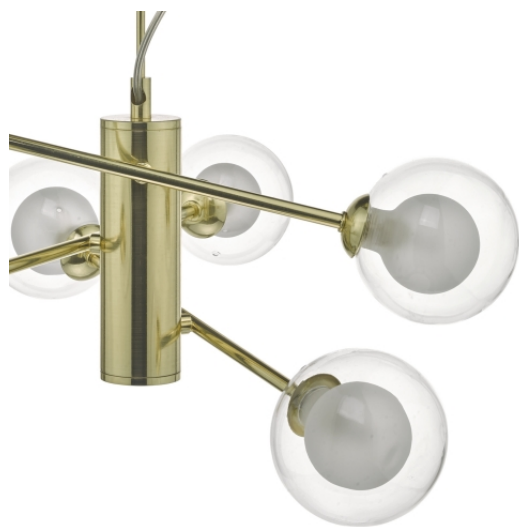

KUM0635

## Kumara 6lt Pendant Gold & Glass

RRP  
**£174.00** (inc VAT)

### TECHNICAL DATA

<b>Measurements</b>	H min38 - max132 x Ø45cm
<b>Fixing Plate Dimensions</b>	H2.5 x Ø13cm
<b>Finish</b>	Polished Gold,Glass
<b>Material</b>	Glass, Metal
<b>Cable Material</b>	Clear
<b>Nett Weight (kg)</b>	1.5 kg
<b>Primary Light:</b>	
<b>Lamp</b>	6 x 25w max G9
<b>Recommended Lamp</b>	BUL-G9-LED-4