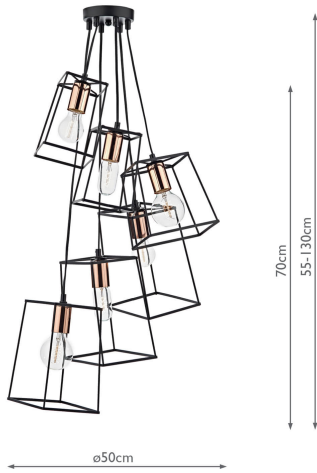

TOW0622

Tower 6 Light Cluster Pendant Black

RRP
£138.00 (inc VAT)

TECHNICAL DATA

Measurements	H min55 - max130 x Ø50cm
Fixing Plate Dimensions	H2.5 x Ø12cm
Finish	Matt Black, Polished Copper
Material	Metal
Cable Material	Black
Nett Weight (kg)	2.5 kg
Primary Light:	
Lamp	6 x 40w max ES GLS
Recommended Lamp	BUL-E27-LED-19

IP Rating	IP20
Suitable	Indoor
Electrical Class	Class I, Earthed