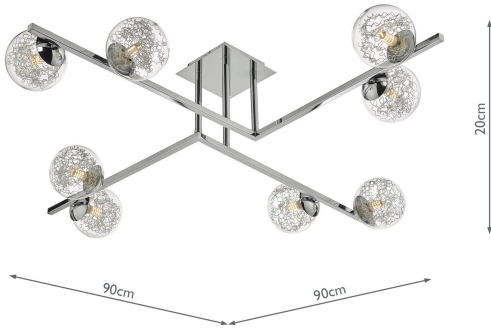

TAG4850

Taghrid 8 Light Semi Flush Polished Chrome

RRP
£264.00 (inc VAT)

TECHNICAL DATA

Measurements	D90 x H20 x W90cm
Fixing Plate Dimensions	D10 x H2 x W10cm
Finish	Polished Chrome, Glass
Material	Glass, Metal
Nett Weight (kg)	2.5 kg

Primary Light:	
Lamp	8 x 40w max G9
Recommended Lamp	BUL-G9-LED-3

IP Rating	IP20
Suitable	Indoor
Electrical Class	Class II, Double Insulated