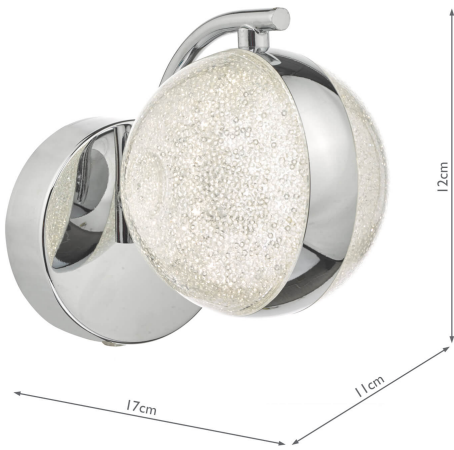

NYM0750

# Nyma Wall Light Polished Chrome & Acrylic LED

RRP

£62.40 (inc VAT)

## TECHNICAL DATA

<b>Measurements</b>	D17 x H12 x W11cm
<b>Fixing Plate Dimensions</b>	H3 x Ø10cm
<b>Finish</b>	Polished Chrome, Clear Plastic
<b>Material</b>	Metal, Plastic
<b>Nett Weight (kg)</b>	0.5 kg
<b>Primary Light: Lamp</b>	1 x 6w LED
<b>Lumens</b>	420
<b>Efficiency</b>	70lm/w
<b>Colour Rendering</b>	86 Ra