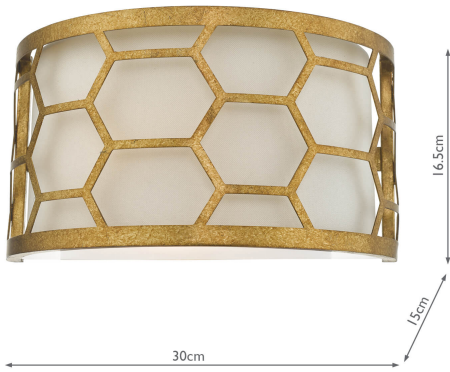

EPS0712

Epstein 1 Light Wall Light Gold & Ivory

RRP
£150.00 (inc VAT)

TECHNICAL DATA

Measurements	D15 x H17 x W30cm
Fixing Plate Dimensions	D2.5 x H12 x W20cm
Finish	Distressed Gold Leaf, White Frosted Glass
Material	Glass, Metal
Nett Weight (kg)	1.5 kg
Shade Included	Yes
Shade Material	Ivory Linen
Primary Light:	
Lamp	1 x 60w max ES GLS
Recommended Lamp	BUL-E27-LED-17