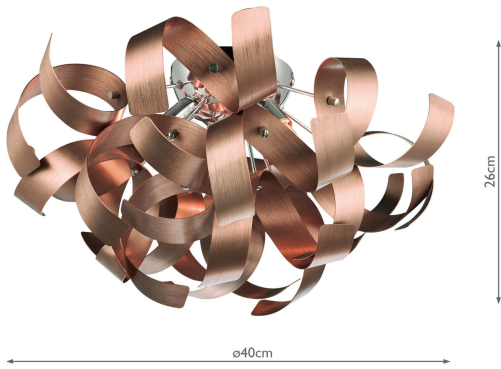

RAW0464

Rawley 4 Light Ribbon Flush Brushed Copper

RRP
£108.00 (inc VAT)

TECHNICAL DATA

Measurements	H26 x Ø40cm
Fixing Plate Dimensions	H6 x Ø12cm
Finish	Brushed Copper, Polished Chrome
Material	Metal
Nett Weight (kg)	1 kg
Primary Light:	
Lamp	4 x 25w max G9
Recommended Lamp	BUL-G9-LED-3