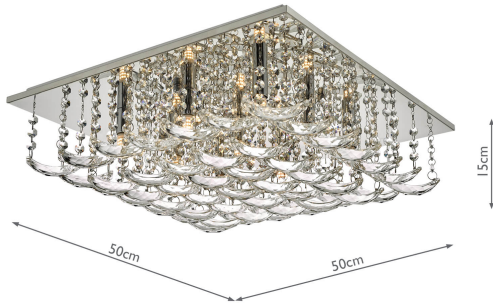

ORE1350

Orella 9 Light Flush Polished Chrome & Crystal

RRP
£348.00 (inc VAT)

TECHNICAL DATA

Measurements	D50 x H15 x W50cm
Fixing Plate Dimensions	D46 x H2.5 x W46cm
Finish	Polished Chrome, Clear Faceted Crystal
Material	Crystal, Metal
Nett Weight (kg)	6 kg
Primary Light:	
Lamp	9 x 40w max G9
Recommended Lamp	BUL-G9-LED-3

IP Rating	IP20
Suitable	Indoor
Electrical Class	Class II, Double Insulated